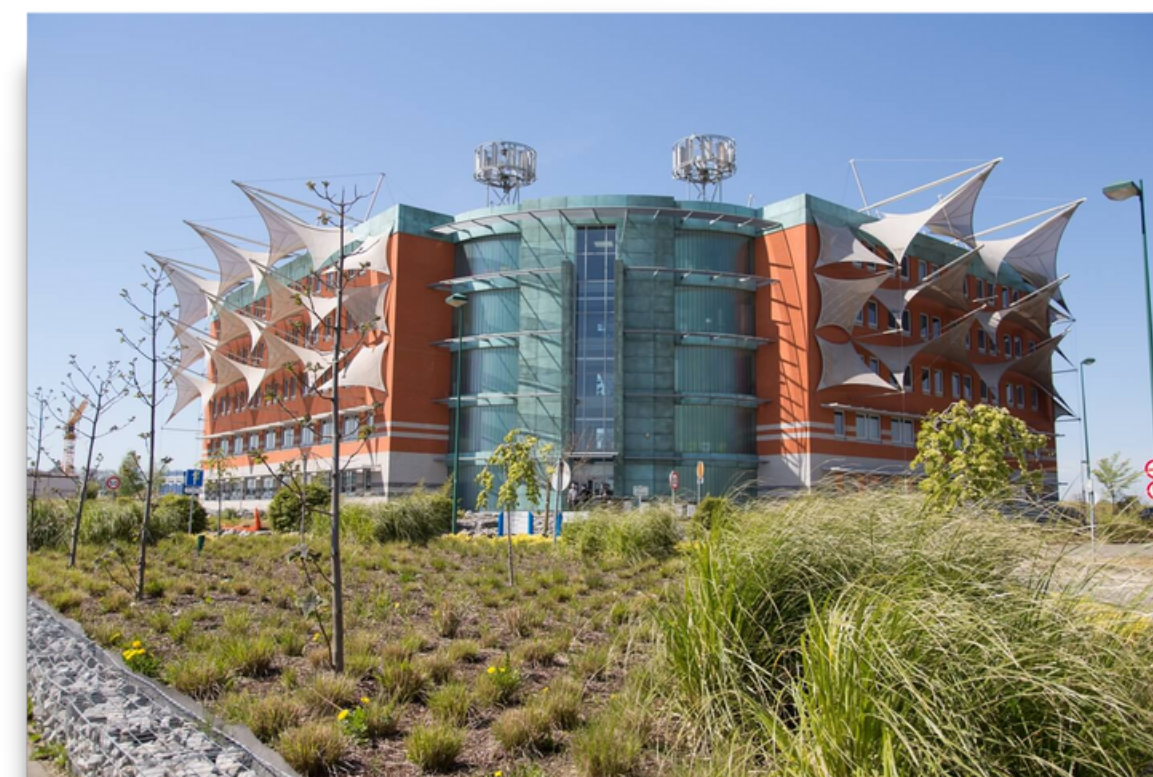

ACCESS PLAN

Rue des Frères Wright, 29 - 6041 Gosselies