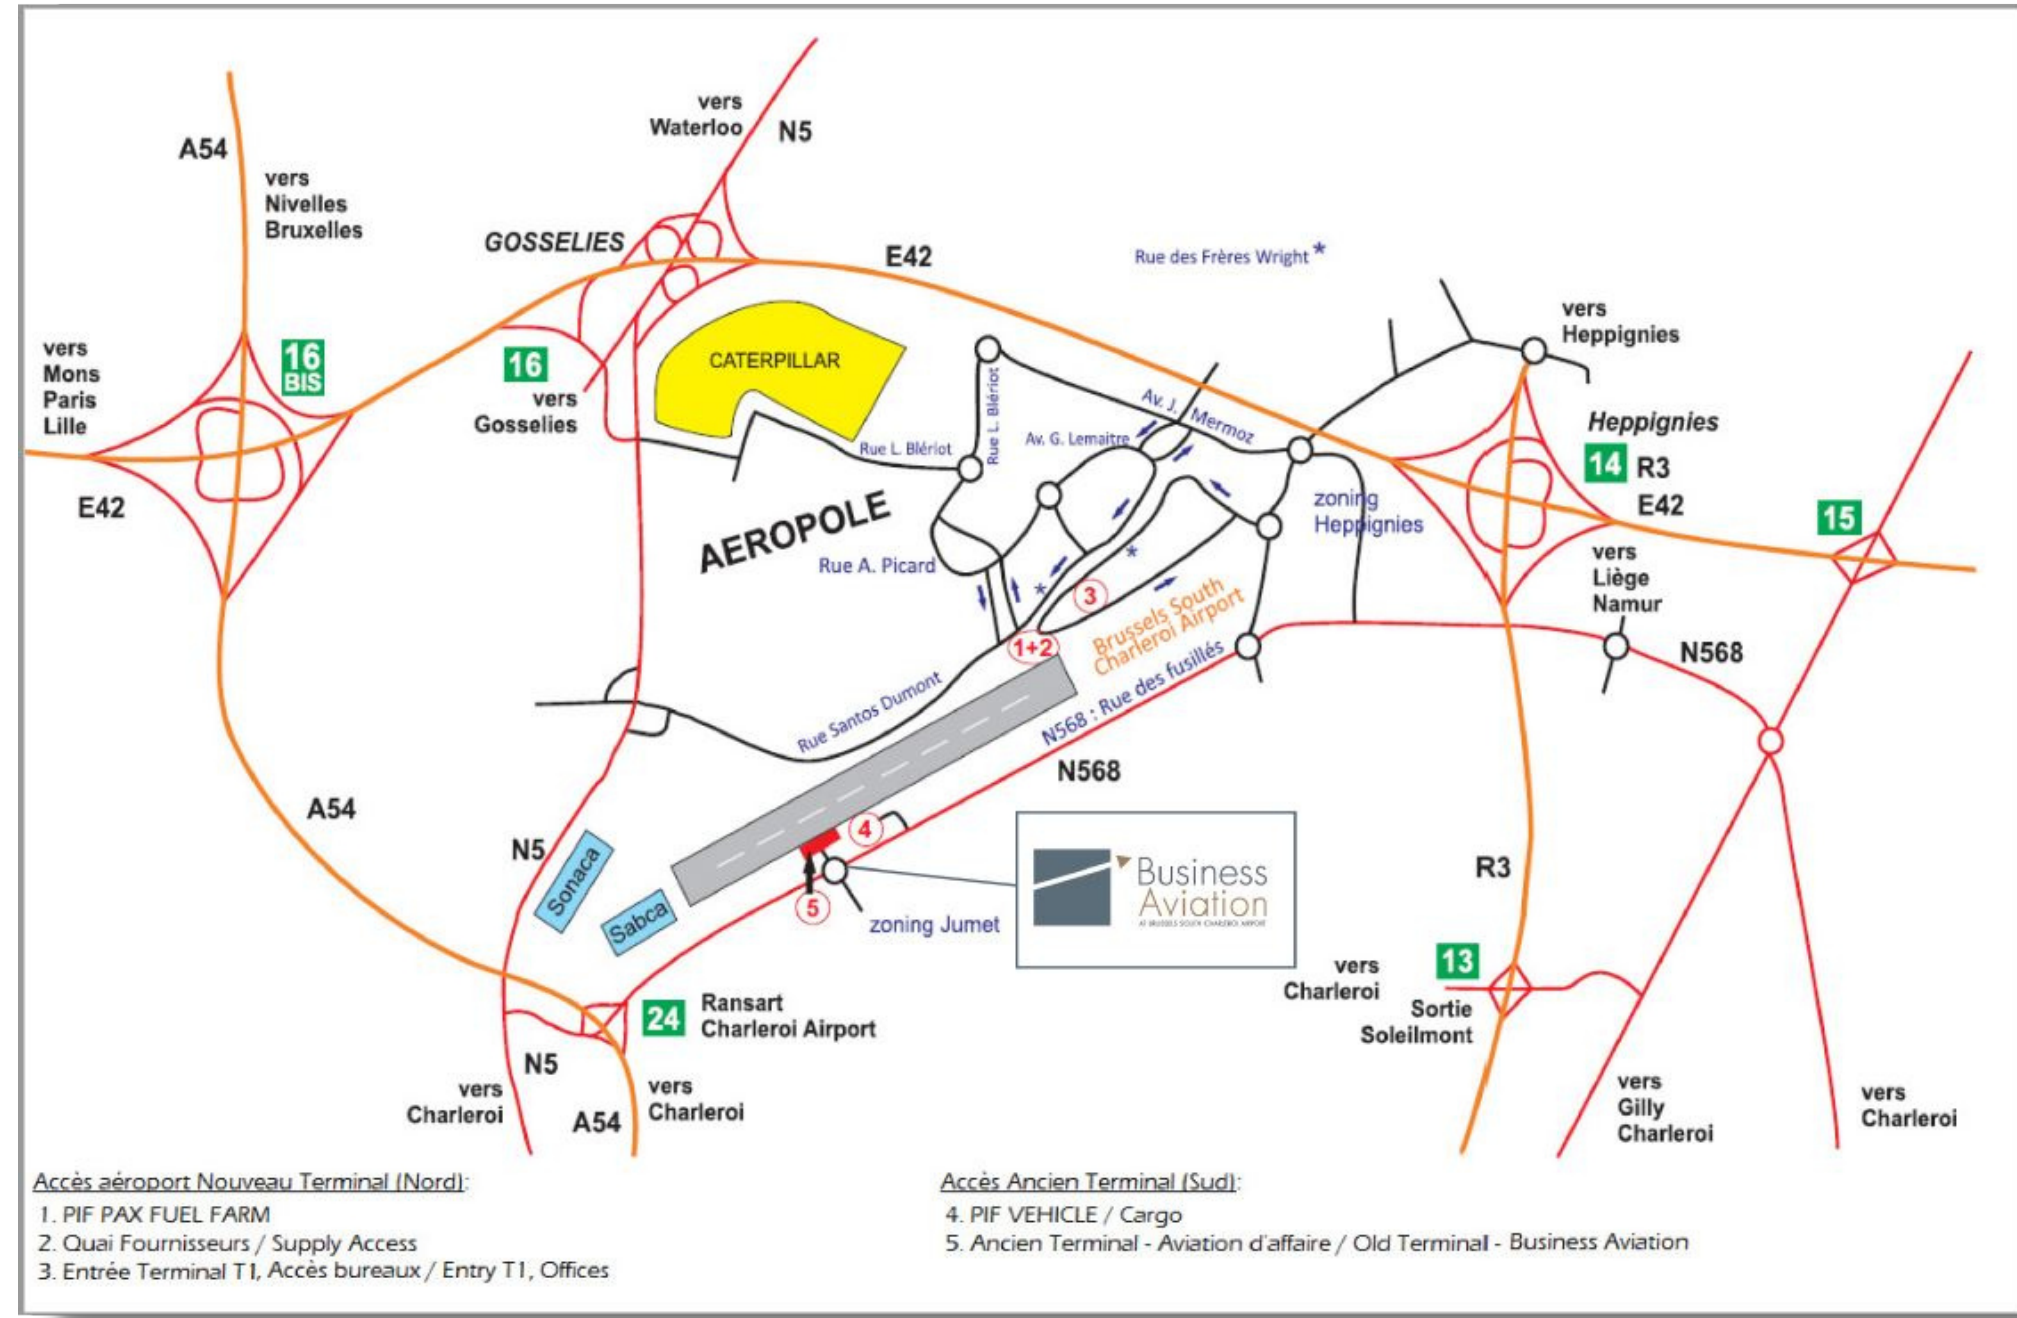

ACCESS PLAN

Rue des Fusillés, 1 - 6041 Gosselies